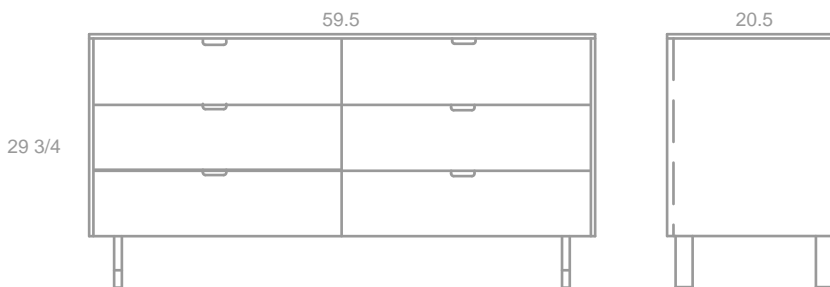

LONG DRESSER

- amber bamboo
- walnut fronts
- natural maple interior
- stainless steel
- 6 soft closing dovetailed drawers

SKU: WOODLNG

EXPLORE WWW.IANNONEDESIGN.COM FOR MORE INFORMATION ABOUT OUR WORK AND GREEN DESIGN.

IANNONE
ECO-FRIENDLY MODERN DESIGN

www.iannonedesign.com
contact@iannonedesign.com

162 west lehigh ave. philadelphia pa 19133
856.889.7307