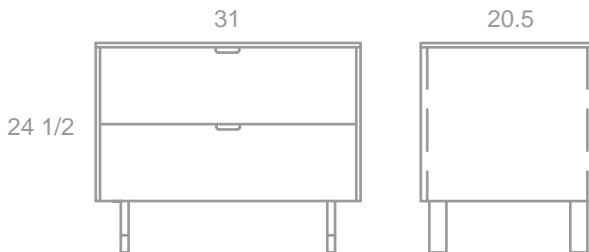

NIGHTSTAND 2