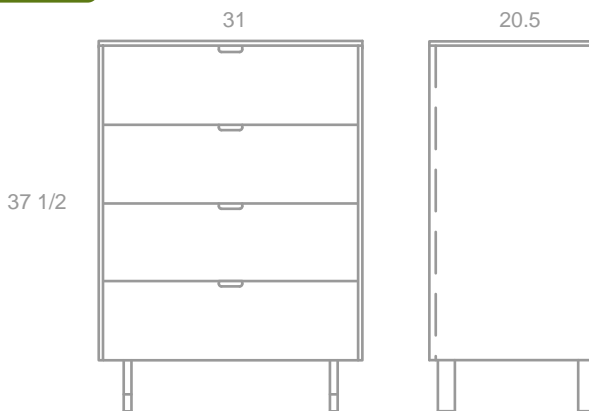

TALL DRESSER