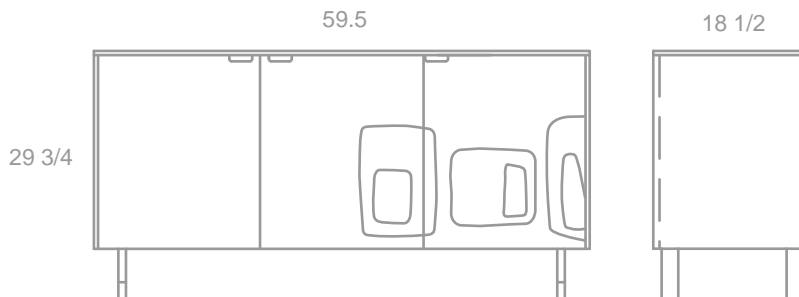

EXPLORE WWW.IANNONEDESIGN.COM FOR MORE
INFORMATION ABOUT OUR WORK AND GREEN DESIGN.

IANNONE
ECO-FRIENDLY MODERN DESIGN

SKU: MIDCRD

www.iannonedesign.com
contact@iannonedesign.com

162 west lehigh ave. philadelphia pa 19133
856.889.7307