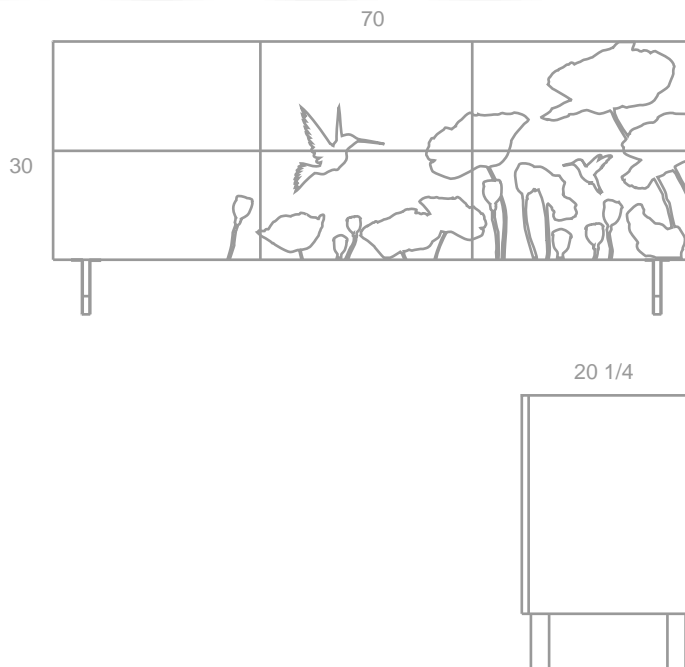

# GRAPHIC DRESSER

HUMMINGBIRDS - W70" X D20.25" X H30"

- kirei
- gloss white laminate
- natural maple interior
- touch release drawers

## HOW IS IT GREEN?

- Kirei doors are made from the reclaimed stalks of the sorghum plant. The stalks are bonded using a formaldehyde free adhesive.
- The cabinet is constructed with no added formaldehyde adhesive maple plywood that has been certified by the Forest Stewardship Council (FSC), denoting that it comes from well-managed, sustainable forests. This material is finished with a durable low VOC topcoat.
- The gloss white laminate is GREENGUARD certified giving assurance that emissions from this material are well within recommendations set by internationally respected public health organizations.