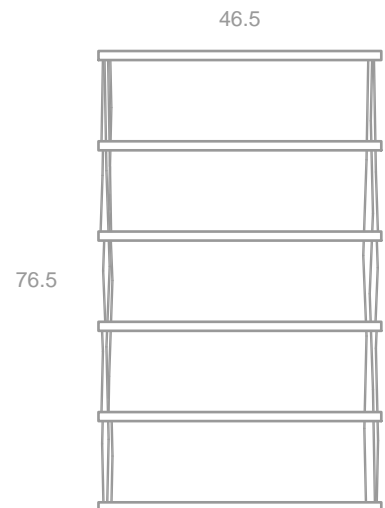

GRASSY SHELVING

W46.5" X D12" X H76.5"

- amber bamboo
- maple dowels
- some assembly required

HOW IS IT GREEN?

- Constructed of sustainable FSC bamboo plywood
- Finished with a combination of waterbased shellac and low VOC waterbased topcoats