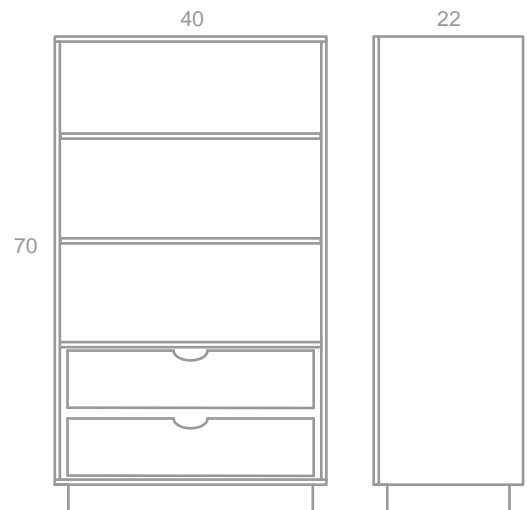

# GRAPHIC ARMOIRE

DAMASK - W40" X D22" X H70"

- kirei
- gloss white laminate
- natural maple interior
- 2 soft closing dovetailed drawers
- 2 adjustable shelves
- soft closing doors