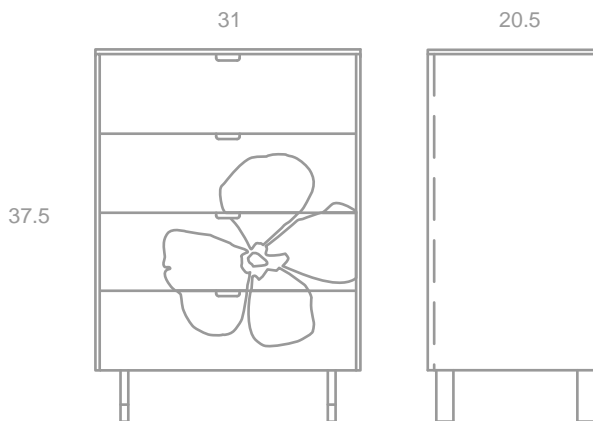

GREEN:MOD SERIES
FLOWER INLAY

TALL DRESSER - W31" X D20.5" X H37.5"

- amber bamboo
- white oak fronts
- solid oak inlay
- natural maple interior
- stainless steel
- soft closing dovetailed drawers

HOW IS IT GREEN?