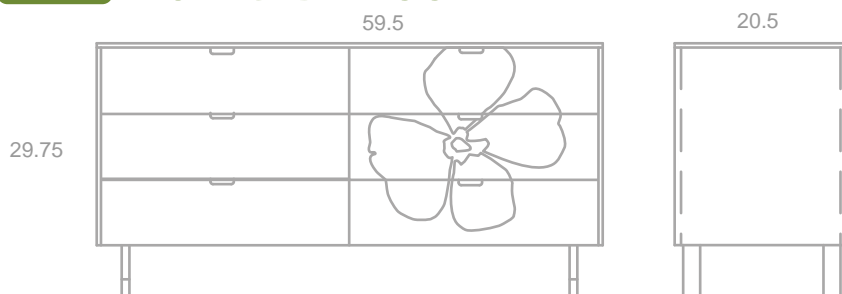

SKU: FLWRNGHT

 **NIGHTSTAND**

- amber bamboo
- white oak fronts
- solid oak inlay
- natural maple interior
- stainless steel
- 4 soft closing dovetailed drawers

SKU: FLWRTLL

 **LONG DRESSER**

- amber bamboo
- white oak fronts
- solid oak inlay
- natural maple interior
- stainless steel
- 6 soft closing dovetailed drawers