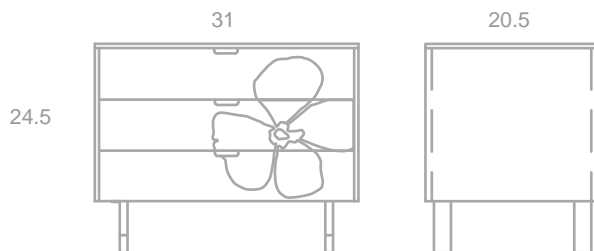

GREEN:MOD
FLOWER INLAY SERIES

AVAILABLE IN THE FOLLOWING CONFIGURATIONS:

 **NIGHTSTAND**

- amber bamboo
- white oak fronts
- solid oak inlay
- natural maple interior
- stainless steel
- 3 soft closing dovetailed drawers