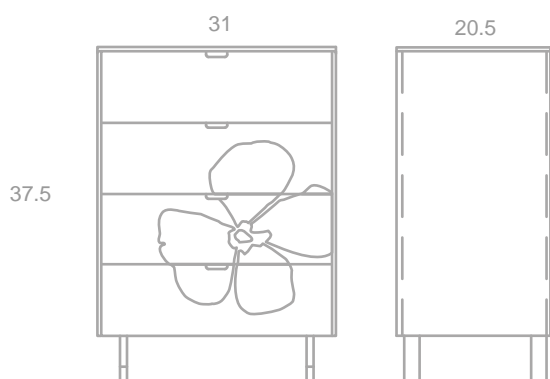

SKU: FLWRNGHT

 **NIGHTSTAND**

- amber bamboo
- white oak fronts
- solid oak inlay
- natural maple interior
- stainless steel
- 4 soft closing dovetailed drawers

SKU: FLWRTLL

 **LONG DRESSER**

- amber bamboo
- white oak fronts
- solid oak inlay
- natural maple interior
- stainless steel
- 6 soft closing dovetailed drawers