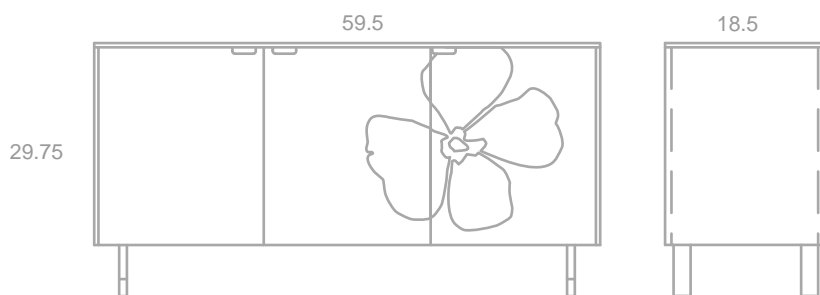

GREEN:MOD
FLOWER INLAY SERIES

AVAILABLE IN THE FOLLOWING CONFIGURATIONS:

NIGHTSTAND

- amber bamboo
- white oak fronts
- solid oak inlay
- natural maple interior
- stainless steel
- 3 soft closing dovetailed drawers

SKU: FLWRNGHT

NIGHTSTAND

- amber bamboo
- white oak fronts
- solid oak inlay
- natural maple interior
- stainless steel
- 4 soft closing dovetailed drawers

SKU: FLWRTLL

LONG DRESSER

- amber bamboo
- white oak fronts
- solid oak inlay
- natural maple interior
- stainless steel
- 6 soft closing dovetailed drawers

SKU: FLWRLNG

SIDEBOARD

- amber bamboo
- white oak fronts
- solid oak inlay
- natural maple interior
- stainless steel
- 2 adjustable shelves
- soft closing doors

SKU: FLWRCRD

EXPLORE WWW.IANNONEDESIGN.COM FOR MORE
INFORMATION ABOUT OUR WORK AND GREEN DESIGN.

IANNONE
ECO-FRIENDLY MODERN DESIGN

www.iannonedesign.com
contact@iannonedesign.com

162 west lehigh ave. philadelphia pa 19133
856.889.7307