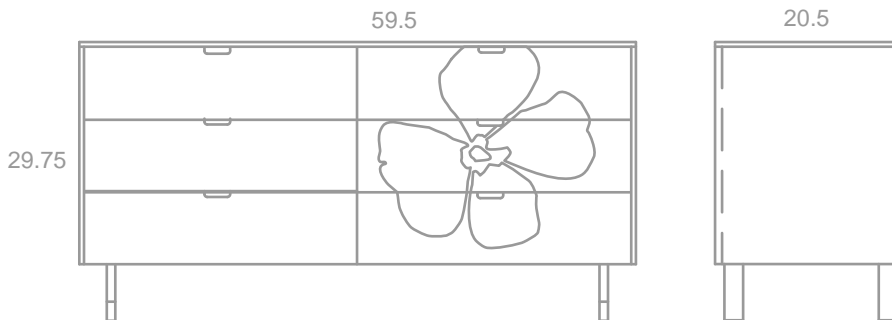

EXPLORE WWW.IANNONEDESIGN.COM FOR MORE
INFORMATION ABOUT OUR WORK AND GREEN DESIGN.

IANNONE
ECO-FRIENDLY MODERN DESIGN

SKU: FLWRLNG

www.iannonedesign.com
contact@iannonedesign.com

162 west lehigh ave. philadelphia pa 19133
856.889.7307