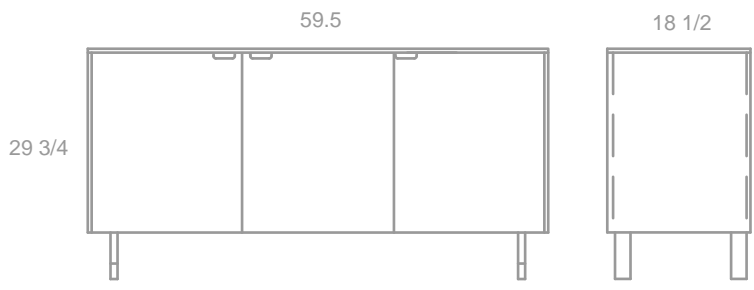

GREEN:MOD SERIES CORK CREDENZA

W59.5" X D18.5" X H29.75"

- amber bamboo
- cork doors (can accept tacks)
- natural maple interior
- 2 adjustable shelves
- stainless steel
- soft closing doors
- includes 250 fabric covered tacks

HOW IS IT GREEN?

- Uses formaldehyde free bamboo plywood
- Renewable cork is harvested from the bark of the cork tree with no harm to the tree itself
- The cabinet is constructed with no added formaldehyde adhesive maple plywood that has been certified by the Forest Stewardship Council (FSC), denoting that it comes from well-managed, sustainable forests. This material is finished with a durable low VOC topcoat.
- Finished with a combination of waterbased shellac and low VOC waterbased topcoats